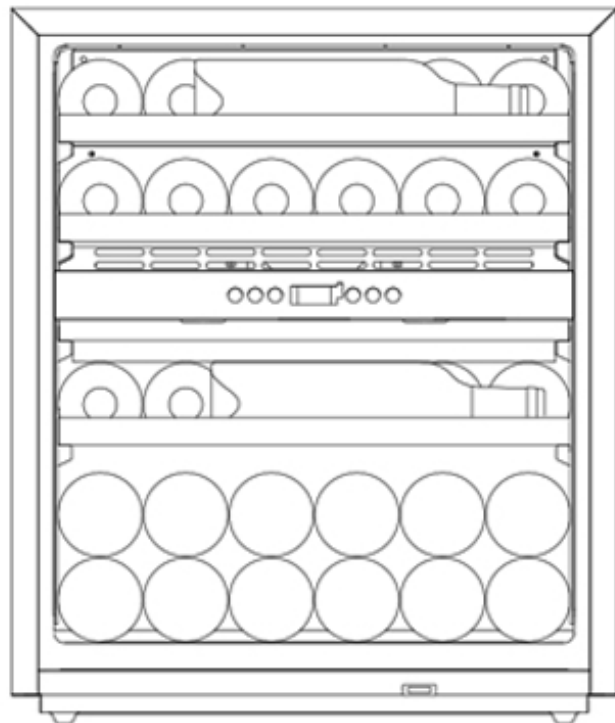

Bottle loading plan

DUNAVOX GLANCE-18 DAVG-18.46B.TO, SS.TO

Standard 750mL Bordeaux bottle

7

6

7

12

32