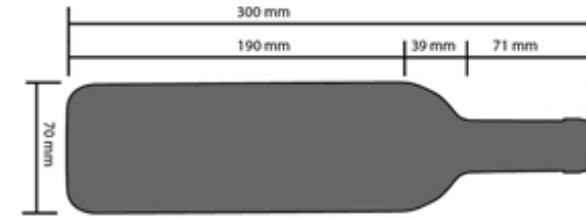

Bottle loading plan

DUNAVOX GLANCE-18 DAVG-18.46B.TO, SS.TO

Standard 750mL Bordeaux bottle

7

6

7

12

32